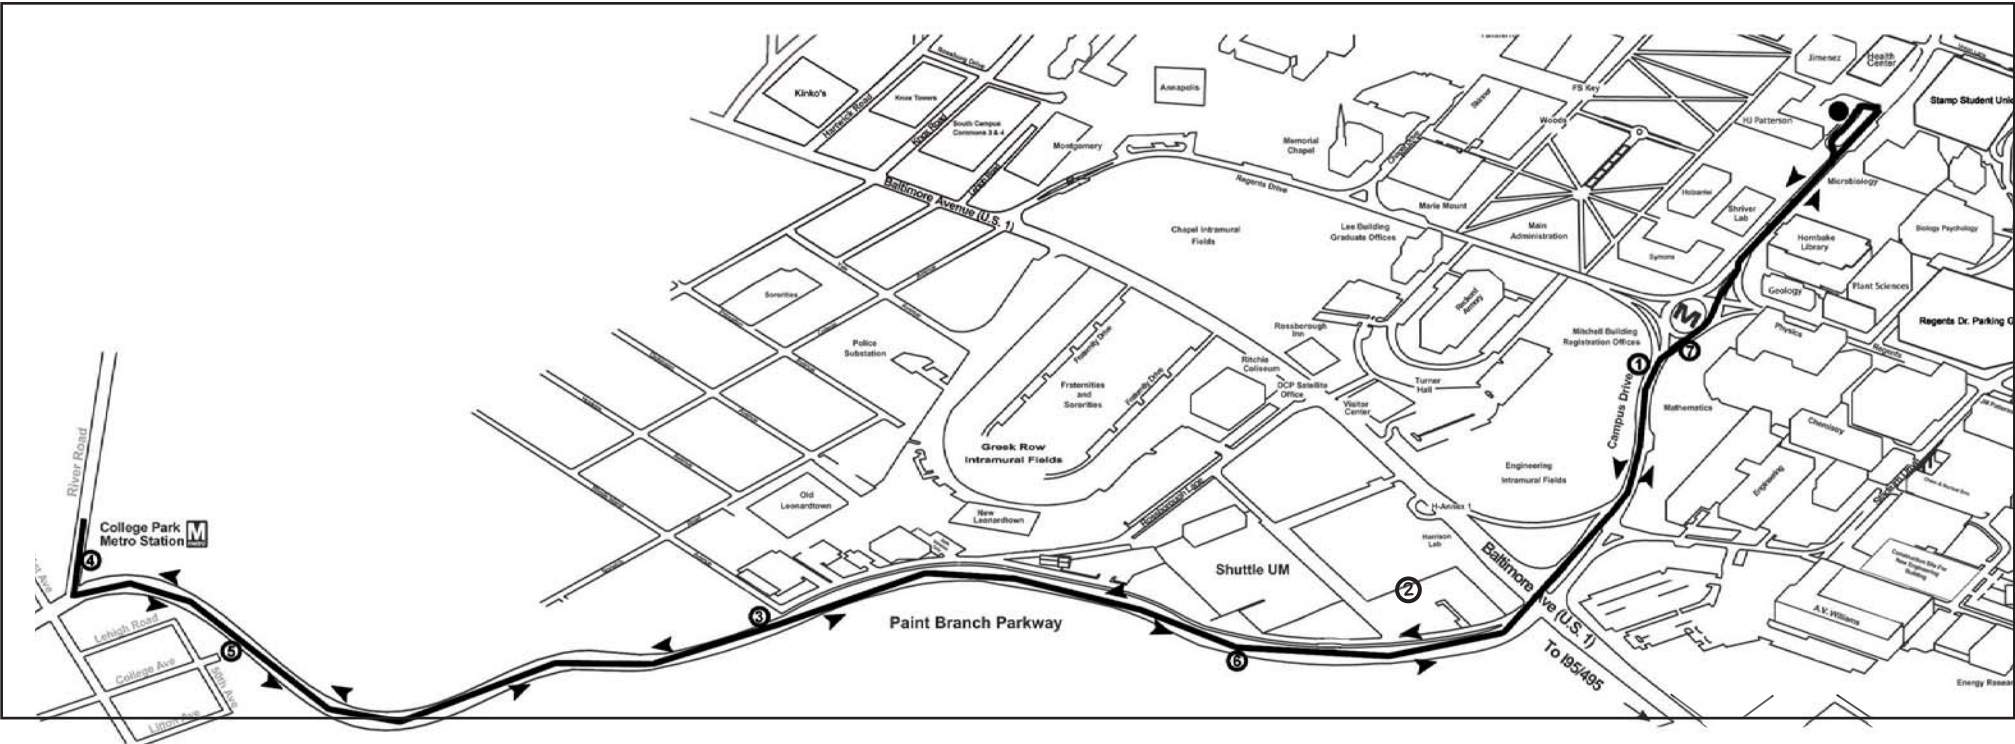

104 COLLEGE PARK

GPS NO.

METRO STATION

● **University of Maryland - Stamp Student Union - Lot HH - 27496**

1. Campus Drive across from Mathematics Building - 36112
2. Paint Branch Parkway and Greenhouse Road - 30561
3. Paint Branch Parkway and Rhode Island Avenue - 30585
4. **College Park Metro Station - 36469**
5. Paint Branch Parkway at 50th Avenue - 30528
6. Paint Branch Parkway and Greenhouse Road - 30592
7. Campus Drive and Regents Drive (at traffic circle) - 36288

● **University of Maryland - Stamp Student Union - Lot HH - 27496**